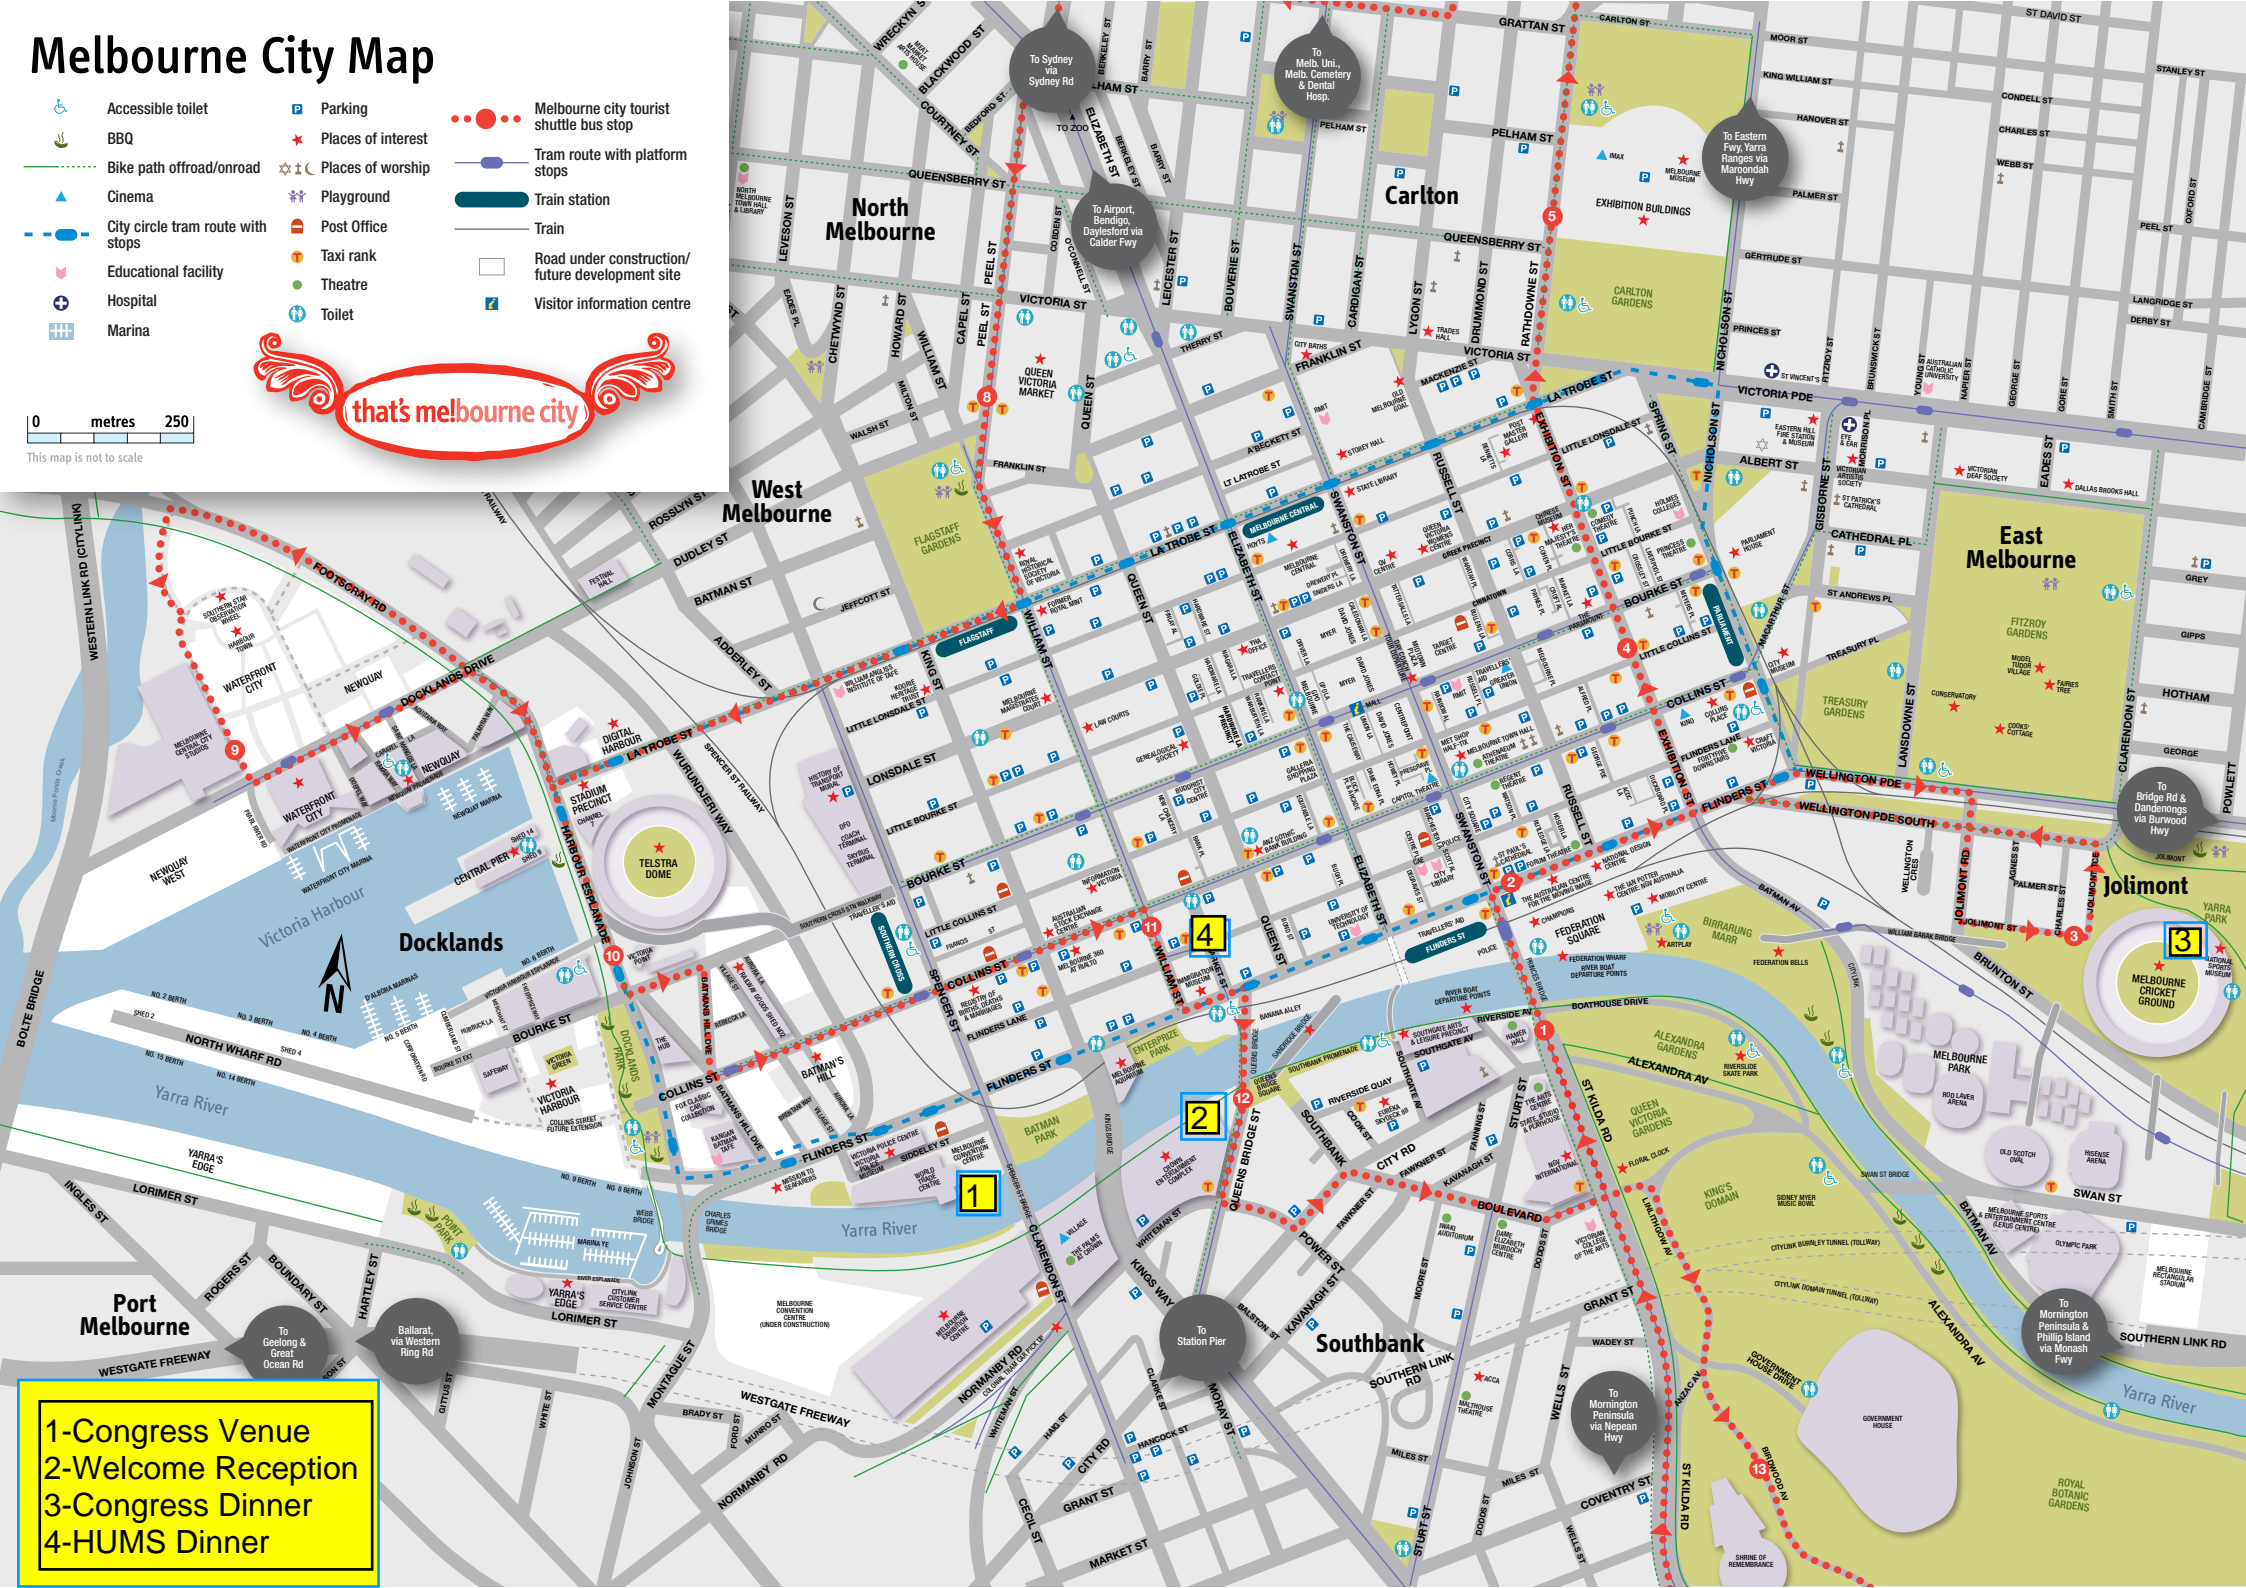

Melbourne City Map

-  Accessible toilet
-  BBQ
-  Bike path offroad/onroad
-  Cinema
-  City circle tram route with stops
-  Educational facility
-  Hospital
-  Marina
-  Parking
-  Places of interest
-  Places of worship
-  Playground
-  Post Office
-  Taxi rank
-  Theatre
-  Toilet
-  Melbourne city tourist shuttle bus stop
-  Tram route with platform stops
-  Train station
-  Train
-  Road under construction/future development site
-  Visitor information centre

0 metres 250

This map is not to scale

1-Congress Venue
 2-Welcome Reception
 3-Congress Dinner
 4-HUMS Dinner